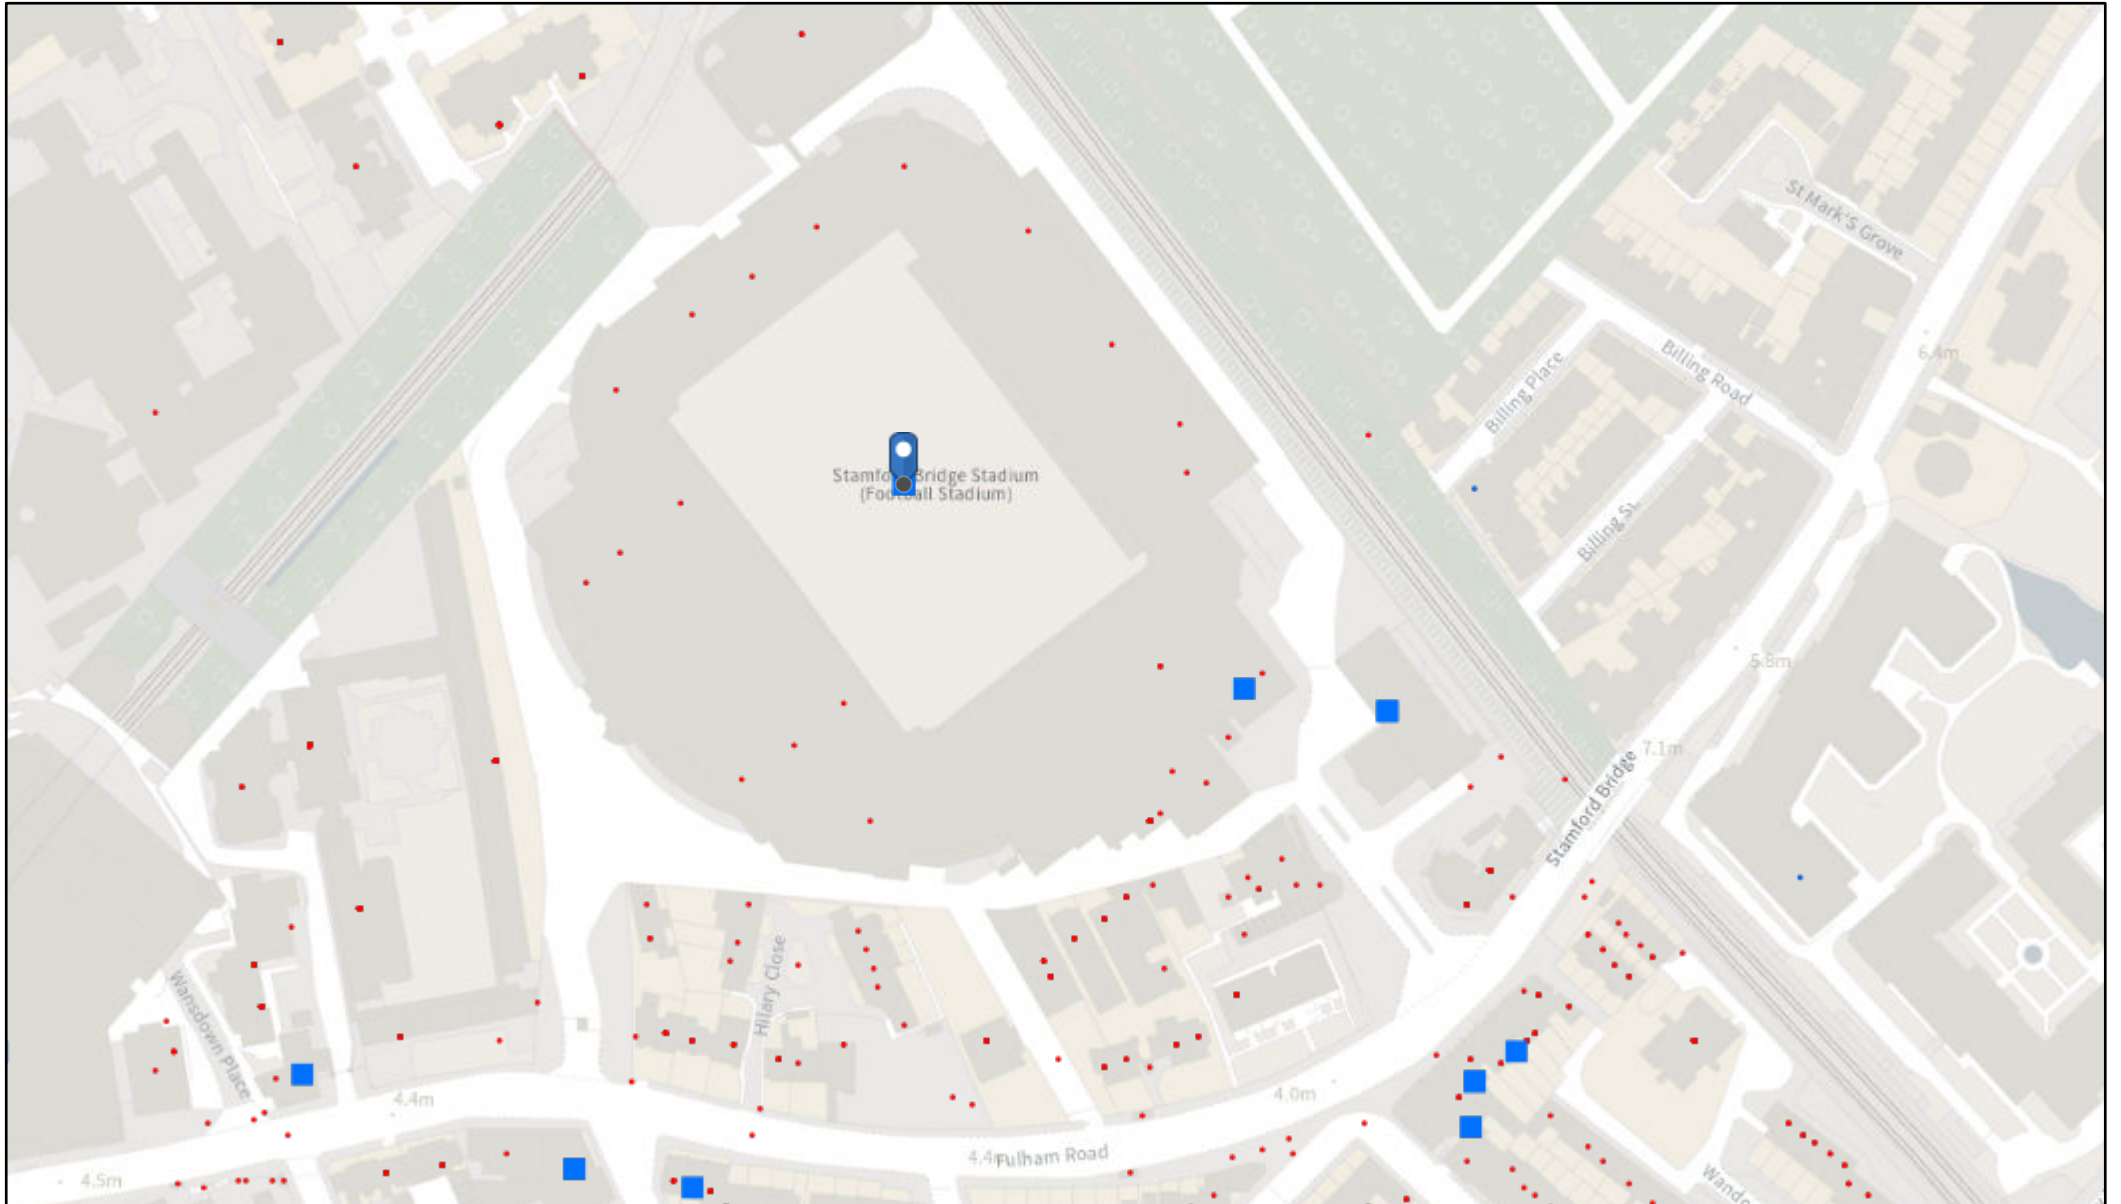

eGIS Web Map

23/10/2023, 13:31:34

LICENCE NO	TRADING AS	ADDRESS	ACTIVITY	Monday to Sunday	Monday	Tuesday	Wednesday	Thursday	Friday	Saturday	Sunday
2015/00774/LAPR	Chelsea Club	Stamford Bridge Stadium Fulham Road SW6 1HS	Performance of Dance	10:00:00 - 01:00:00							
			Exhibition of a Film	10:00:00 - 01:00:00							
			Performance of Live Music	10:00:00 - 01:00:00							
			Playing of Recorded Music	10:00:00 - 01:00:00							
			Entertainment Similar to Music or Dance	10:00:00 - 01:00:00							
			Provision of Late Night Refreshment	23:00:00 - 01:00:00							
			Regulated Entertainment for Private Use								
			Sale of Alcohol On and Off the Premises	10:00:00 - 01:00:00							
2022/01470/LAPR	Chelsea Football Club (Concourse Area)	Stamford Bridge Stadium Fulham Road SW6 1HS	Sale of Alcohol On and Off the Premises	10:00:00 - 21:30:00							
2019/00272/LAPR	Chelsea Football Ground	Stamford Bridge Stadium Fulham Road SW6 1HS	Boxing or Wrestling	10:00:00 - 00:00:00							
			Performance of Dance	10:00:00 - 00:00:00							
			Exhibition of a Film	10:00:00 - 00:00:00							
			Performance of Live Music	10:00:00 - 00:00:00							
			Playing of Recorded Music	10:00:00 - 00:00:00							
			Entertainment Similar to Music or Dance	10:00:00 - 00:00:00							
			Performance of a Play	10:00:00 - 00:00:00							
			Provision of Late Night Refreshment	23:00:00 - 00:00:00							